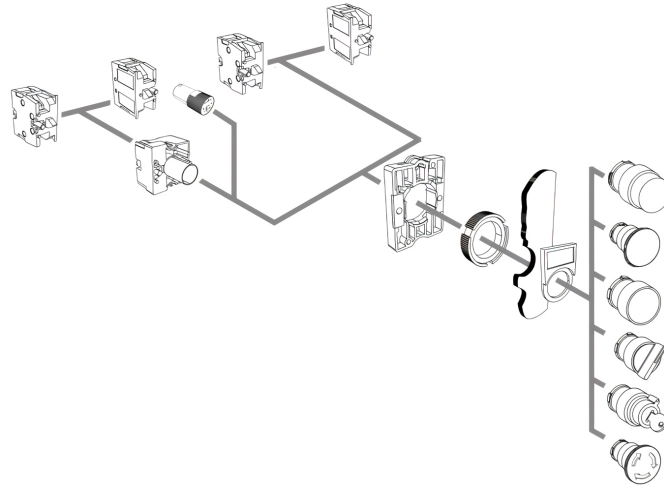

PRODUCT DATA SHEET

SPRING-LOADED PUSH BUTTON

SECTIONS AND DIMENSIONS

PRODUCT CODE	CONTACT	DESCRIPTION	COLOUR
A5 - 31	1NO	Spring-Loaded Push Button	White